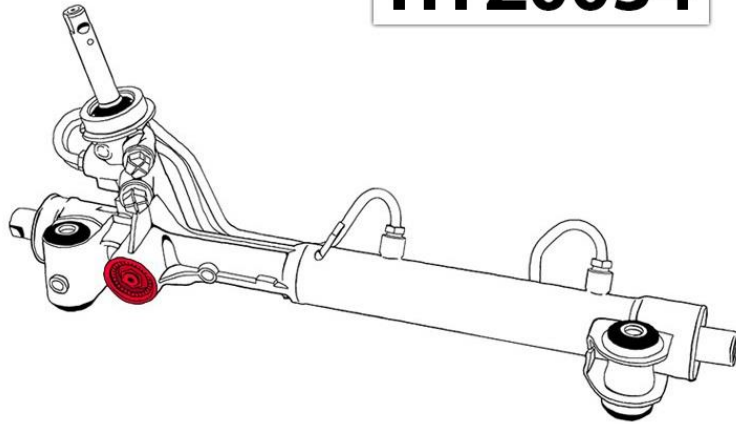

Tool for mantling and dismantling of the rod guide Part No. HYZ0034

HYZ0034

Application
NISSAN Almera II N16 2000-2006; FORD Tourneo Connect 1.8/1.8TDCi 2003-2013; FORD Transit Connect 1.8/1.8TDCi 2000-2006; NISSAN Primera (P12) 1.6/1.8/2.0L/2.2tdi 2004-2008 M14mm

FITS THE FOLLOWING

Rack part number	Crossreferences	Application
ATGR25941RB	FORD 1678073, 3M513A500JA, 1698396, 3M513A500JB	Ford C-MAX I (2003-2007) C-MAX I Restyling (2007-2010) Kuga I (2008-2012)
ATGE41541RB	FORD AV613D070TR, AV613D070TM, 2274038, 1831753, 2052911, AV613D070RK, 1898120, AV613D070RG, AV613D070RT, 1862693, 2174540, AV613D070RM, 2037344, AV613D070RJ, HV613D070RB, 1892386, AV613D070RF, AV613D070RS, 1848541, 2107819, AV613D070RL, 1921053, AV613D070RH, HV613D070RA, 1883011, 2187622, AV613D070RR FORD	Ford C-MAX II (2010-2015)